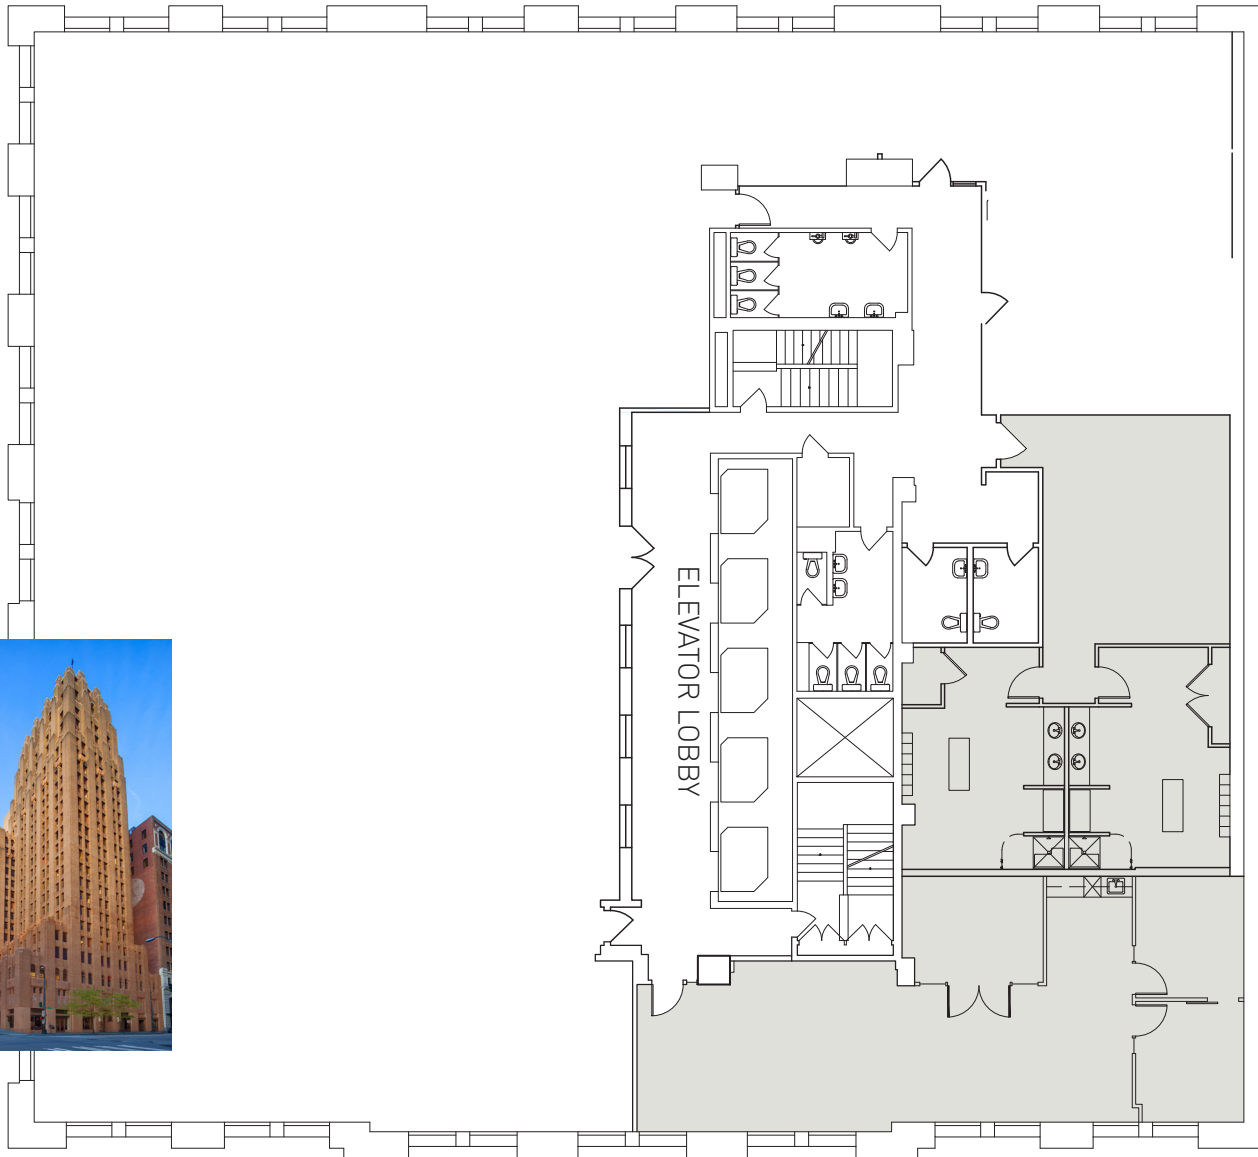

# SEATTLE TOWER

1218 Third Avenue, Seattle, WA 98101

SUITE 380  
2,923 RSF

◀ NORTH