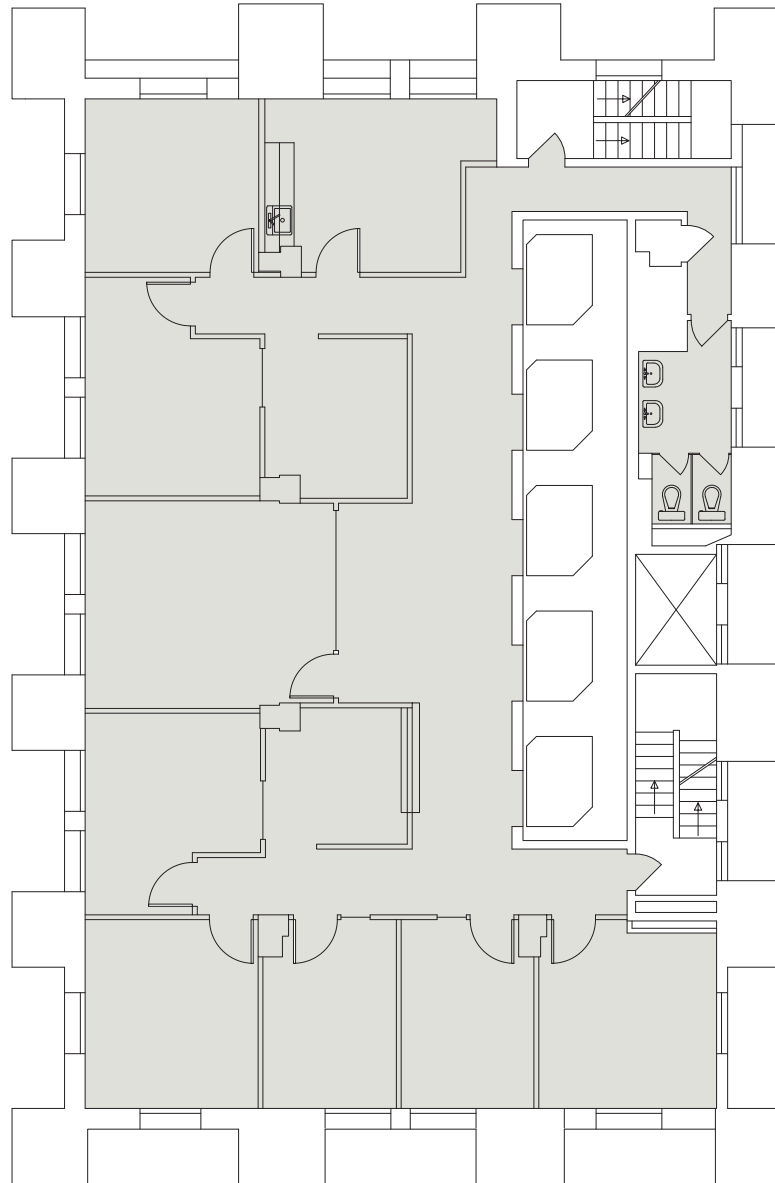

SEATTLE TOWER

1218 Third Avenue, Seattle, WA 98101

SUITE 2100
2,748 RSF

UNIVERSITY AVENUE

THIRD AVENUE

◀ NORTH

LEASING INFORMATION:

Cleita Harvey	206.607.1794	cleita.harvey@am.jll.com
Jim Allison	206.607.1787	jim.allison@am.jll.com
Lisa Stewart	206.607.1786	lisa.stewart@am.jll.com