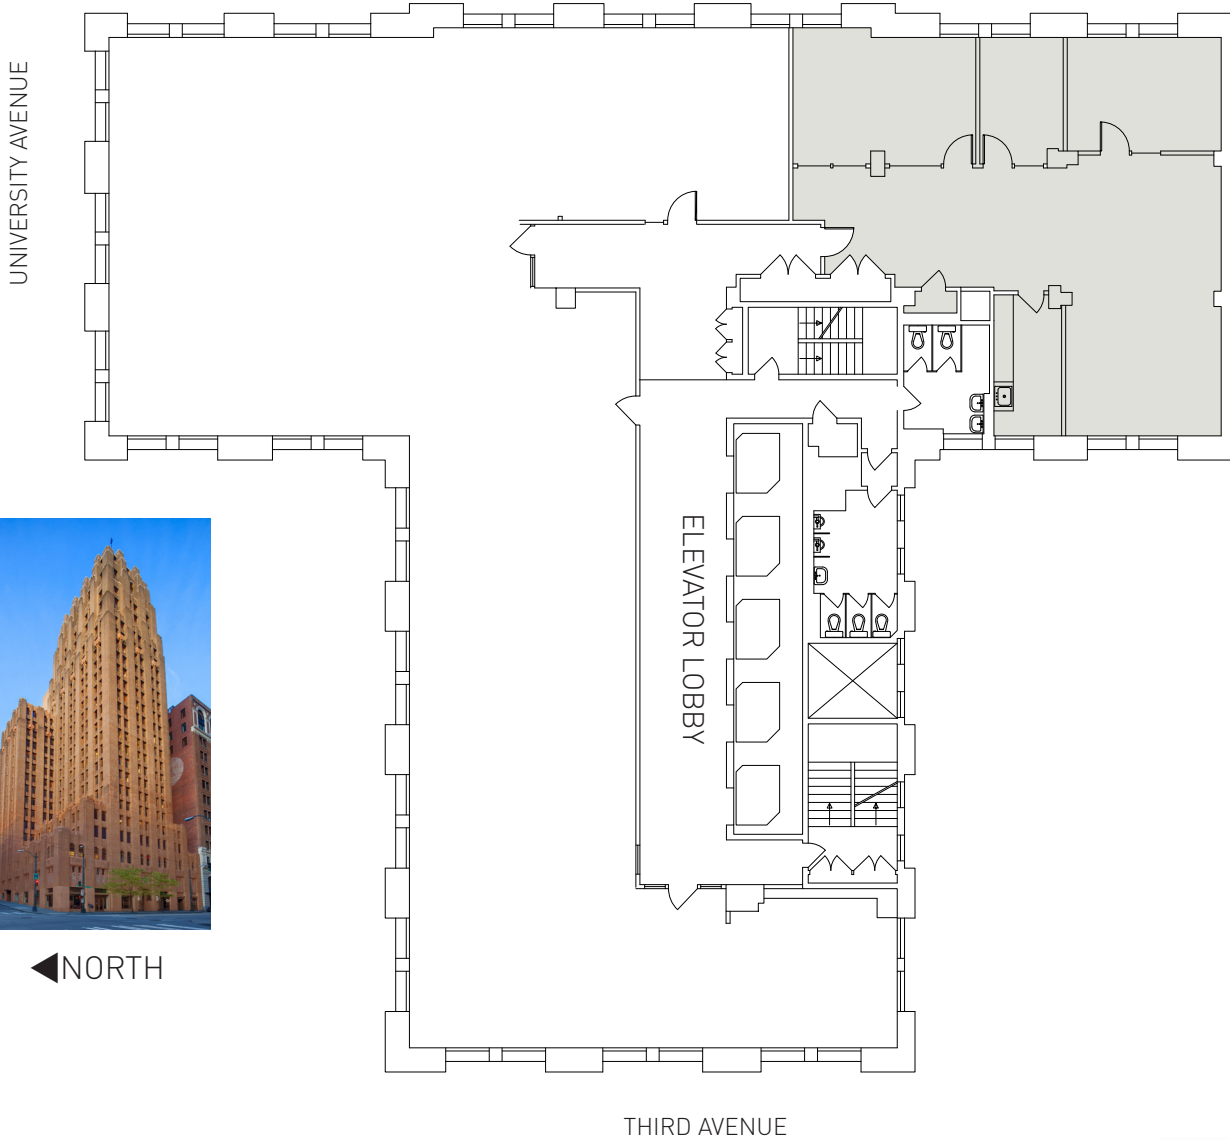

# SEATTLE TOWER

1218 Third Avenue, Seattle, WA 98101

SUITE 1522  
2,107 RSF

◀ NORTH