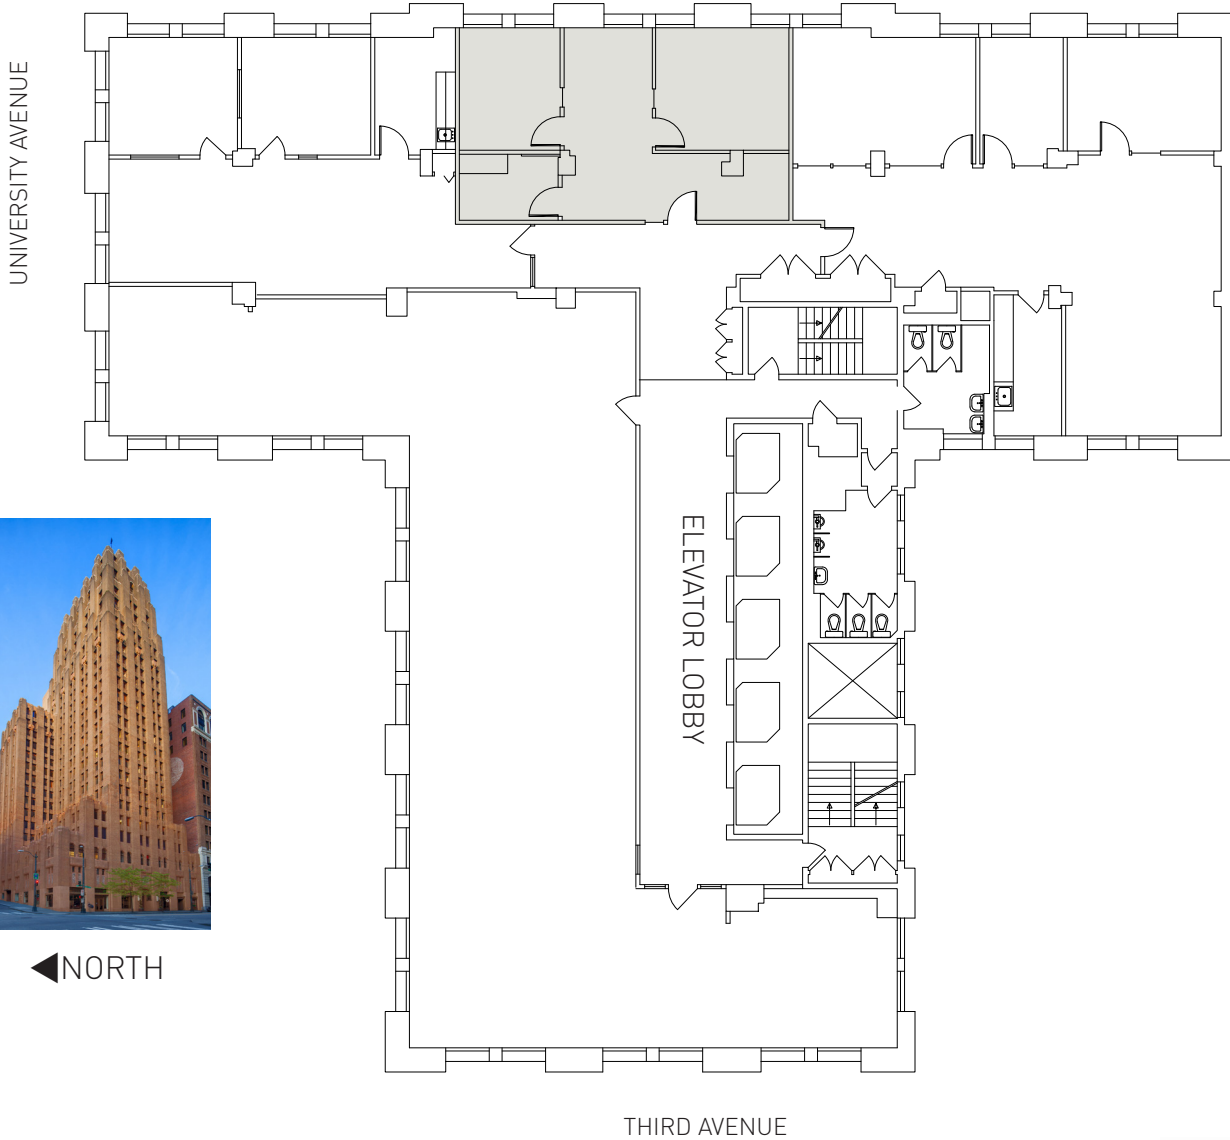

SEATTLE TOWER

1218 Third Avenue, Seattle, WA 98101

SUITE 1518
943 RSF

LEASING INFORMATION:

Cleita Harvey	206.607.1794	cleita.harvey@am.jll.com
Jim Allison	206.607.1787	jim.allison@am.jll.com
Lisa Stewart	206.607.1786	lisa.stewart@am.jll.com