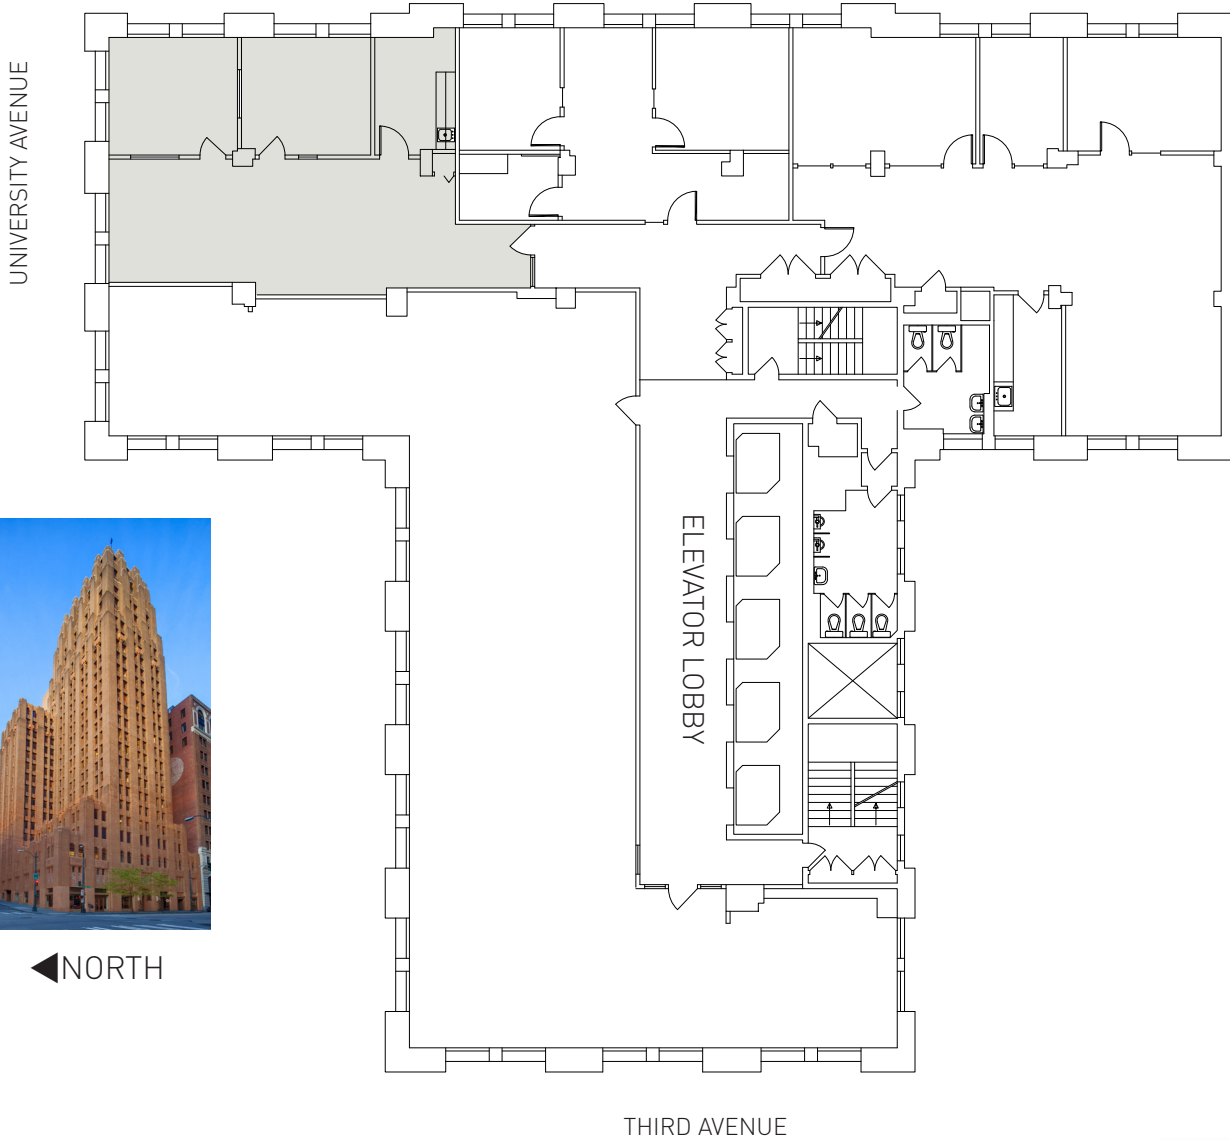

SEATTLE TOWER

1218 Third Avenue, Seattle, WA 98101

SUITE 1515
1,471 RSF

LEASING INFORMATION:

Cleita Harvey	206.607.1794	cleita.harvey@am.jll.com
Jim Allison	206.607.1787	jim.allison@am.jll.com
Lisa Stewart	206.607.1786	lisa.stewart@am.jll.com