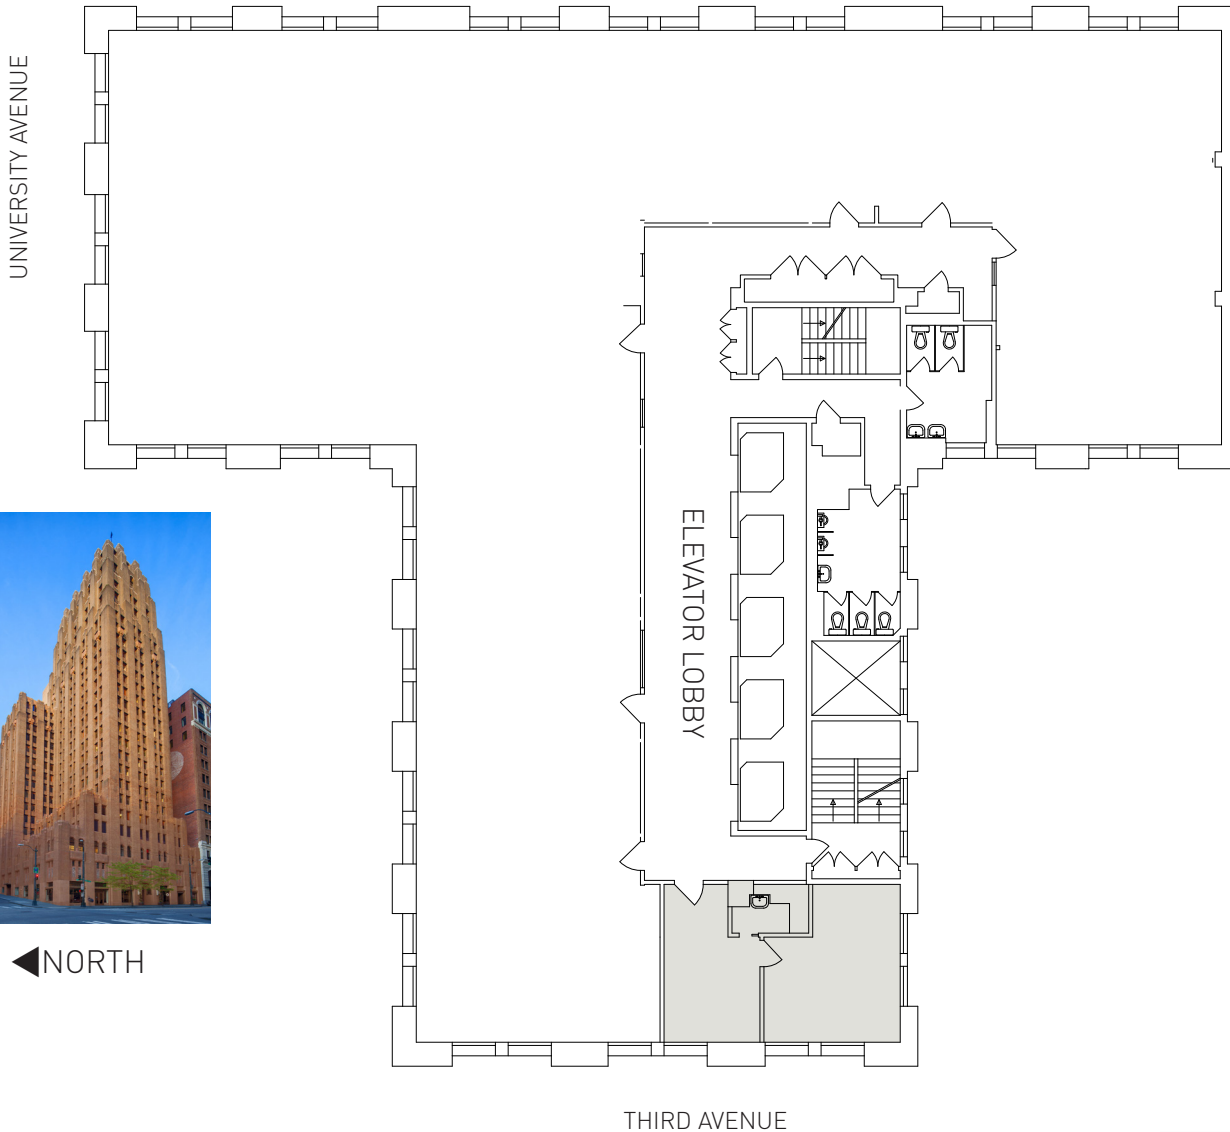

SEATTLE TOWER

1218 Third Avenue, Seattle, WA 98101

SUITE 1400
540 RSF

◀ NORTH

DOWNTOWN
PROPERTIES

LEASING INFORMATION:

Cleita Harvey	206.607.1794	cleita.harvey@am.jll.com
Jim Allison	206.607.1787	jim.allison@am.jll.com
Lisa Stewart	206.607.1786	lisa.stewart@am.jll.com