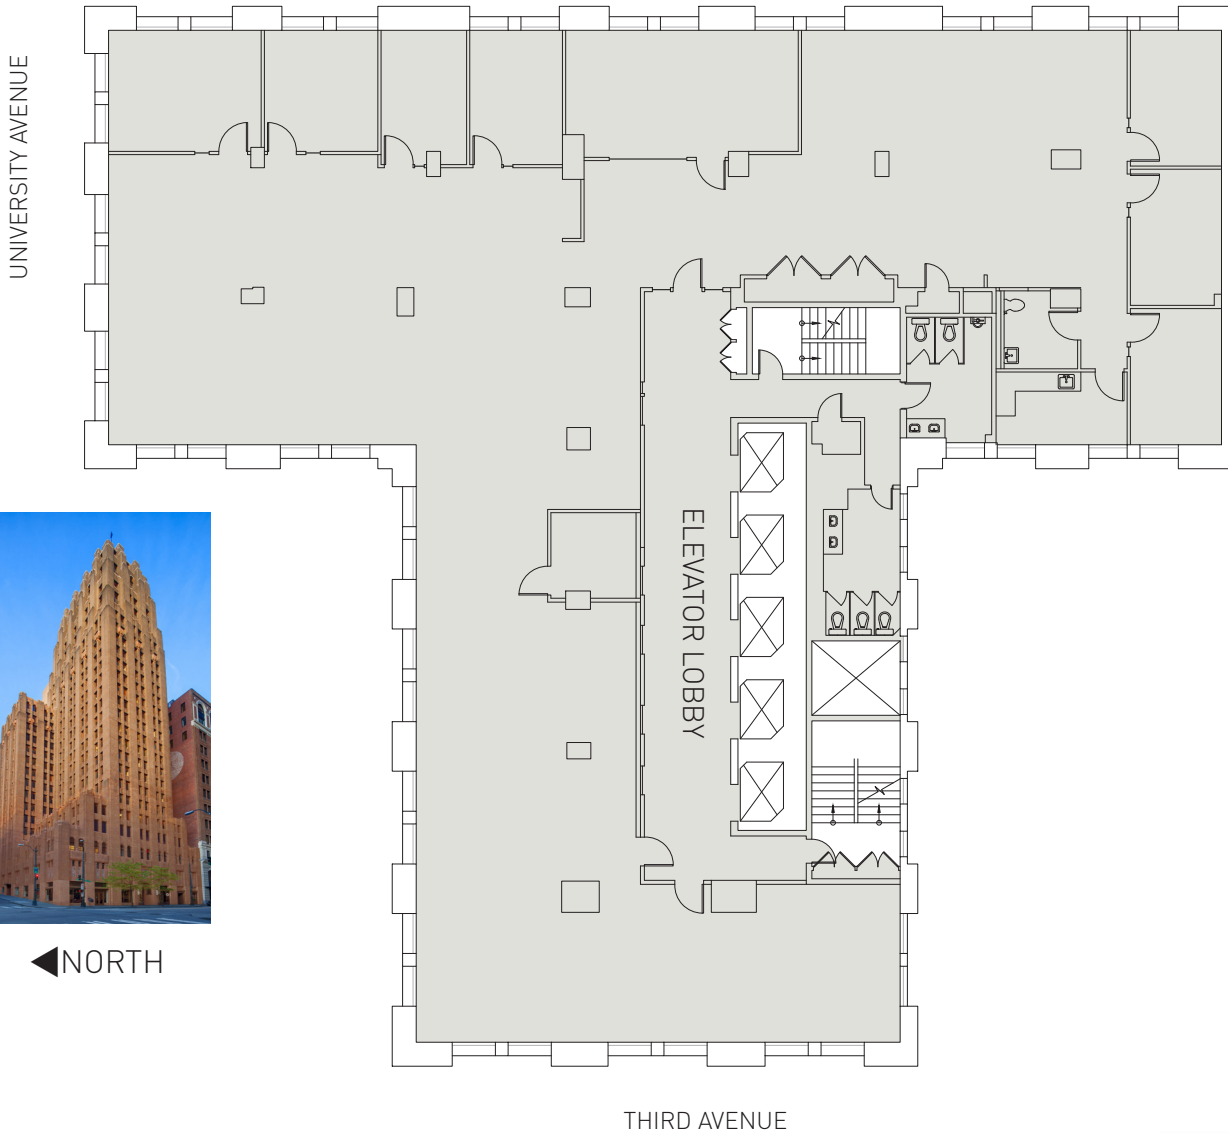

SEATTLE TOWER

1218 Third Avenue, Seattle, WA 98101

SUITE 1100
8,305 RSF

LEASING INFORMATION:

Cleita Harvey	206.607.1794	cleita.harvey@am.jll.com
Jim Allison	206.607.1787	jim.allison@am.jll.com
Lisa Stewart	206.607.1786	lisa.stewart@am.jll.com