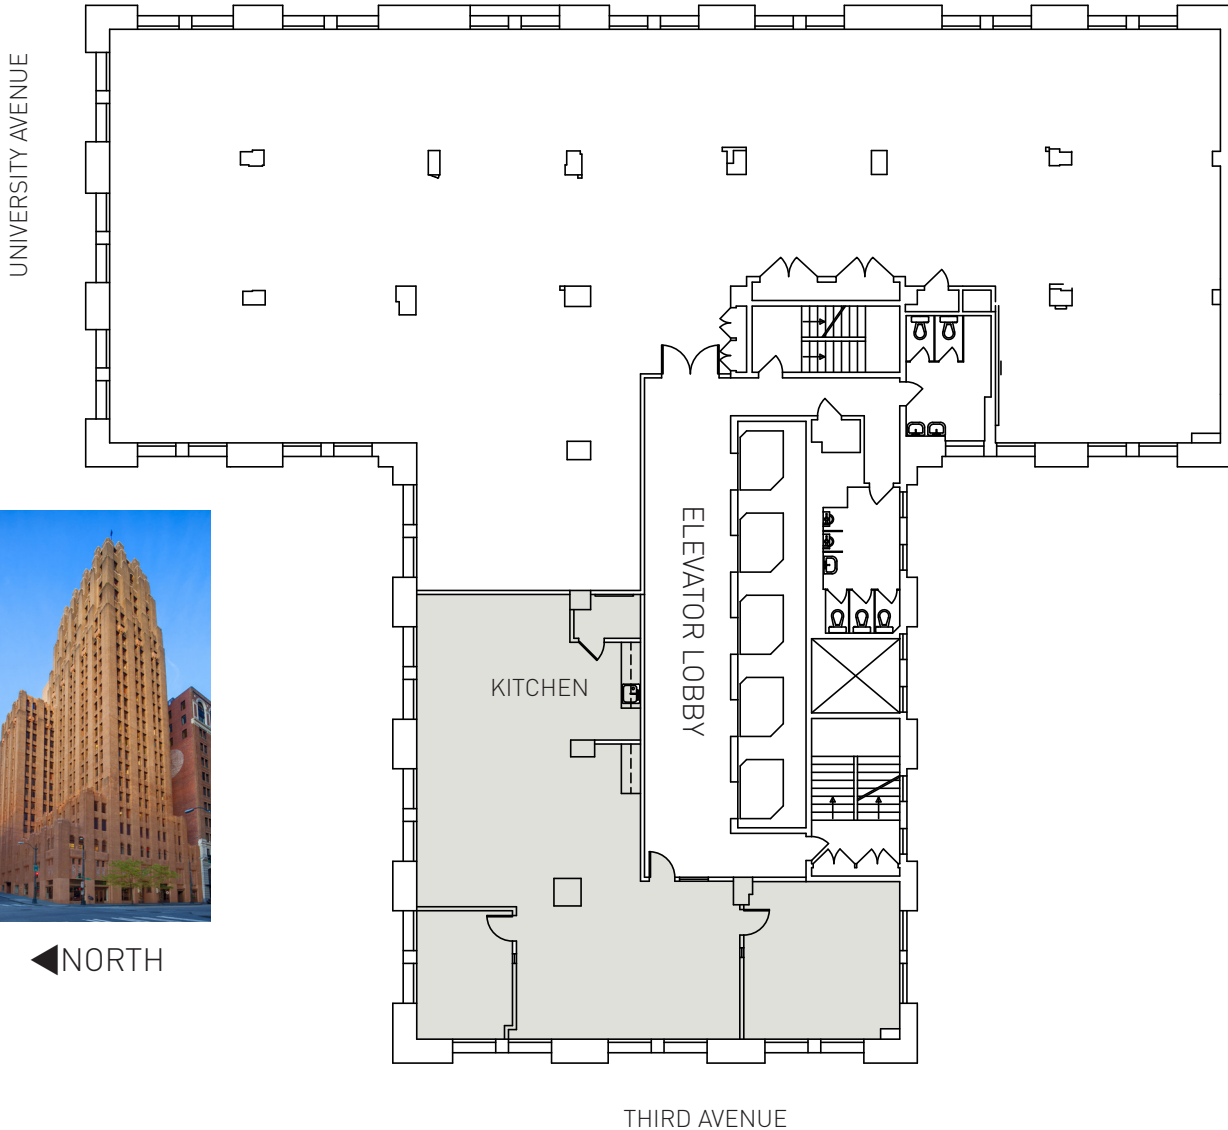

SEATTLE TOWER

1218 Third Avenue, Seattle, WA 98101

SUITE 1010
2,019 RSF

LEASING INFORMATION:

Cleita Harvey	206.607.1794	cleita.harvey@am.jll.com
Jim Allison	206.607.1787	jim.allison@am.jll.com
Lisa Stewart	206.607.1786	lisa.stewart@am.jll.com