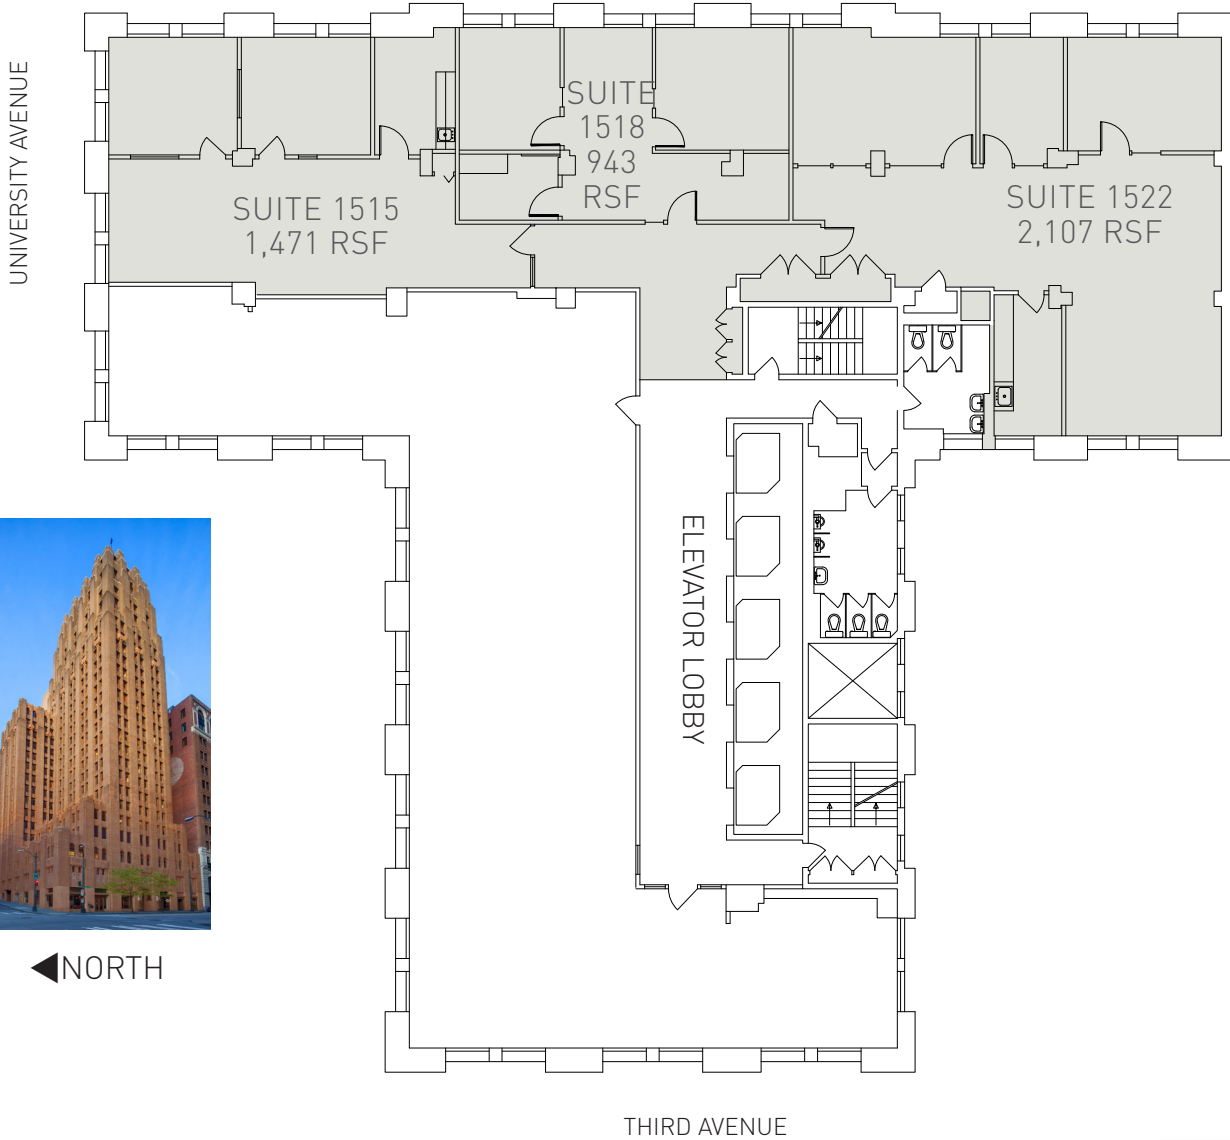

# SEATTLE TOWER

1218 Third Avenue, Seattle, WA 98101

## FLOOR 15 4,521 RSF

◀ NORTH

**DOWNTOWN**  
PROPERTIES