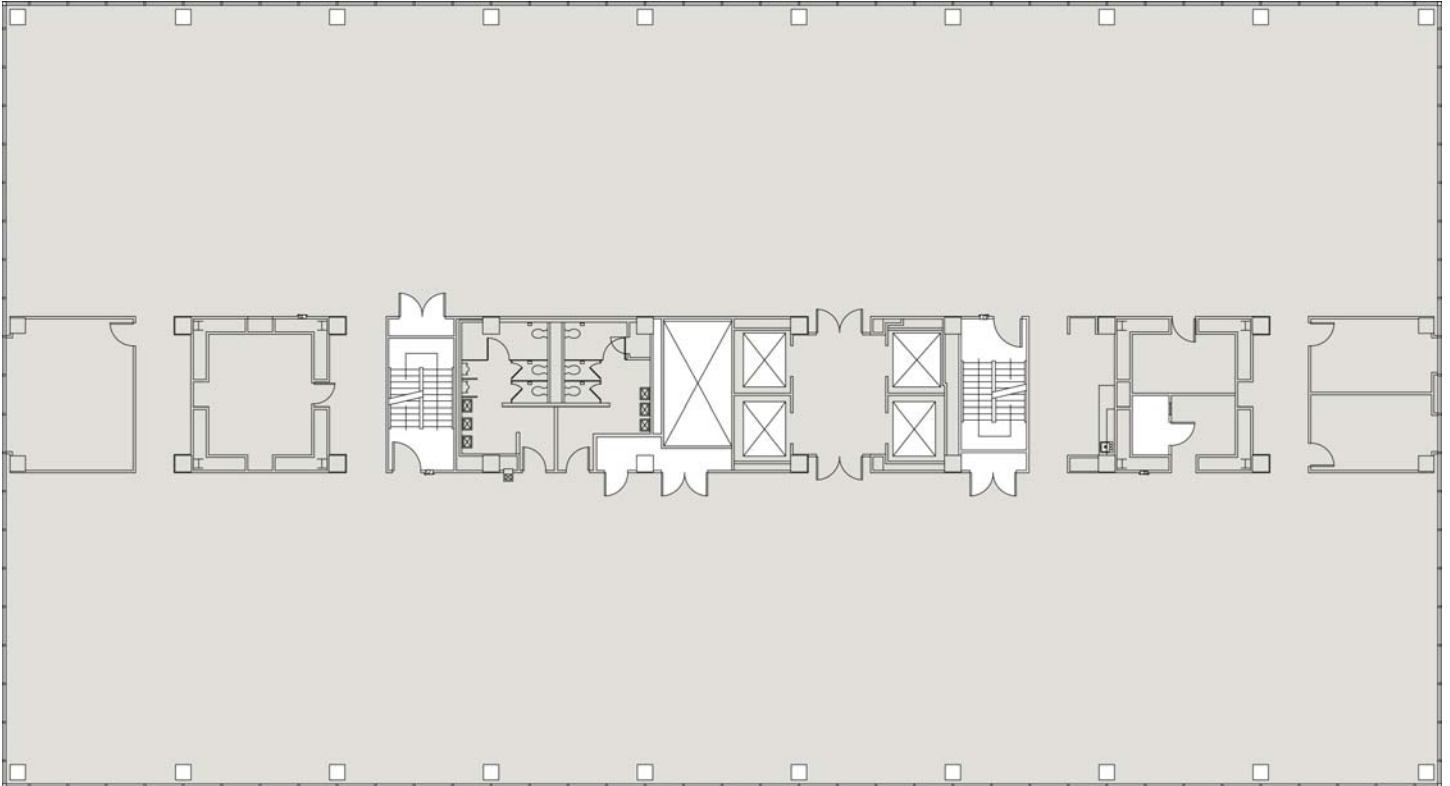

# SEATAC OFFICE CENTER

## NORTH TOWER

SUITE 800  
19,289 RSF