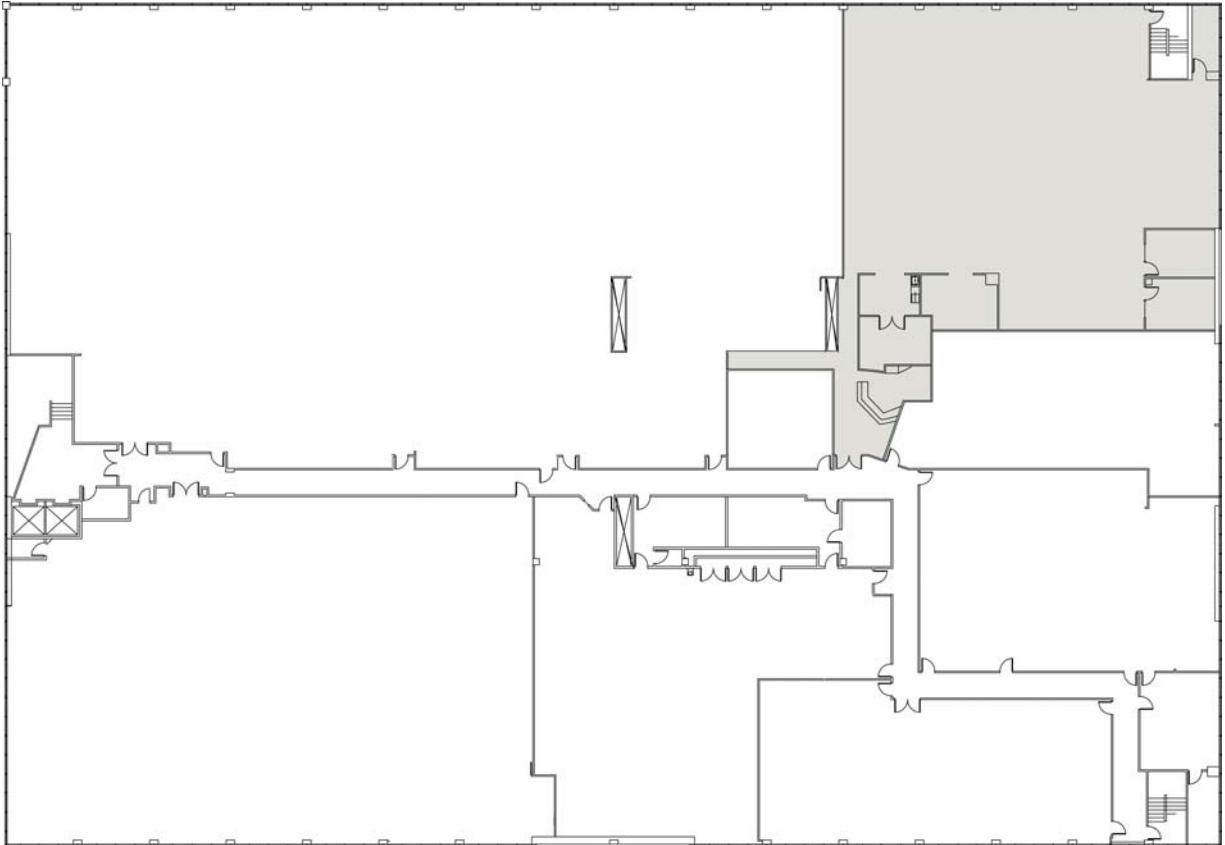

SEATAC OFFICE CENTER

BUILDING III

SUITE 407

8,194 RSF

△ North

For Leasing Information:

Cleita Harvey
206-607-1794
cleita.harvey@am.jll.com

Jim Allison
206-607-1787
jim.allison@am.jll.com