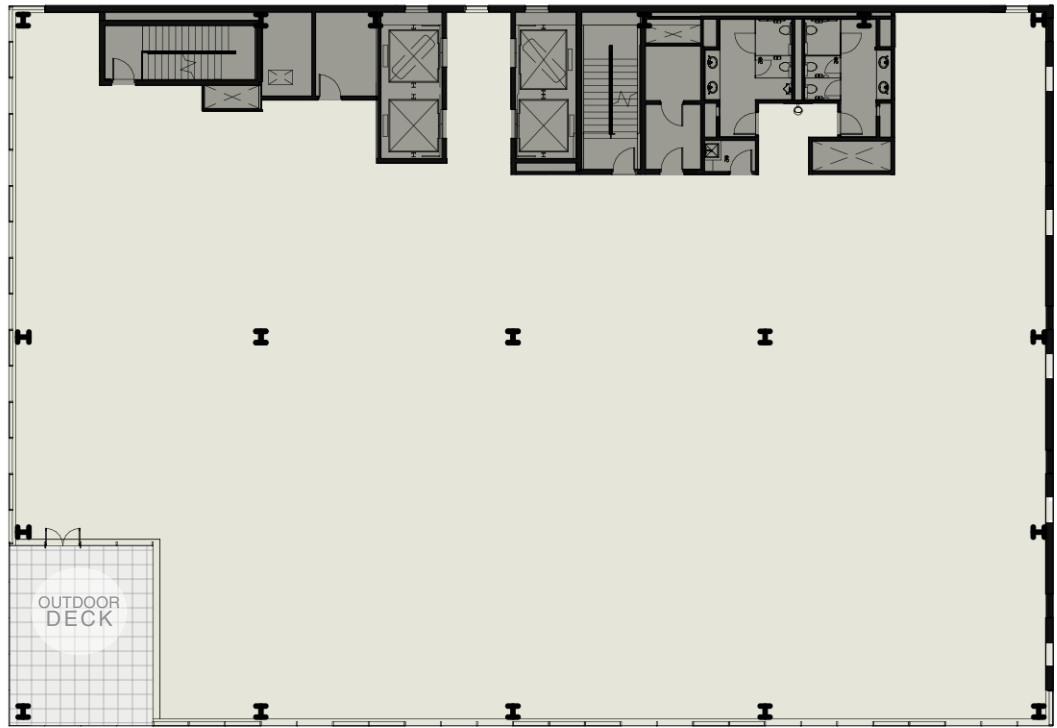

234 Ninth Avenue N, Seattle, WA 98109

FLOOR 8 14,109 RSF

WWW.9TH&THOMAS.COM

◀ NORTH

Lisa Stewart
206-622-1480
lstewart@urbispartners.com

Jim Allison
206-315-8687
jallison@urbispartners.com

Cleita Harvey
206-315-0625
charvey@urbispartners.com