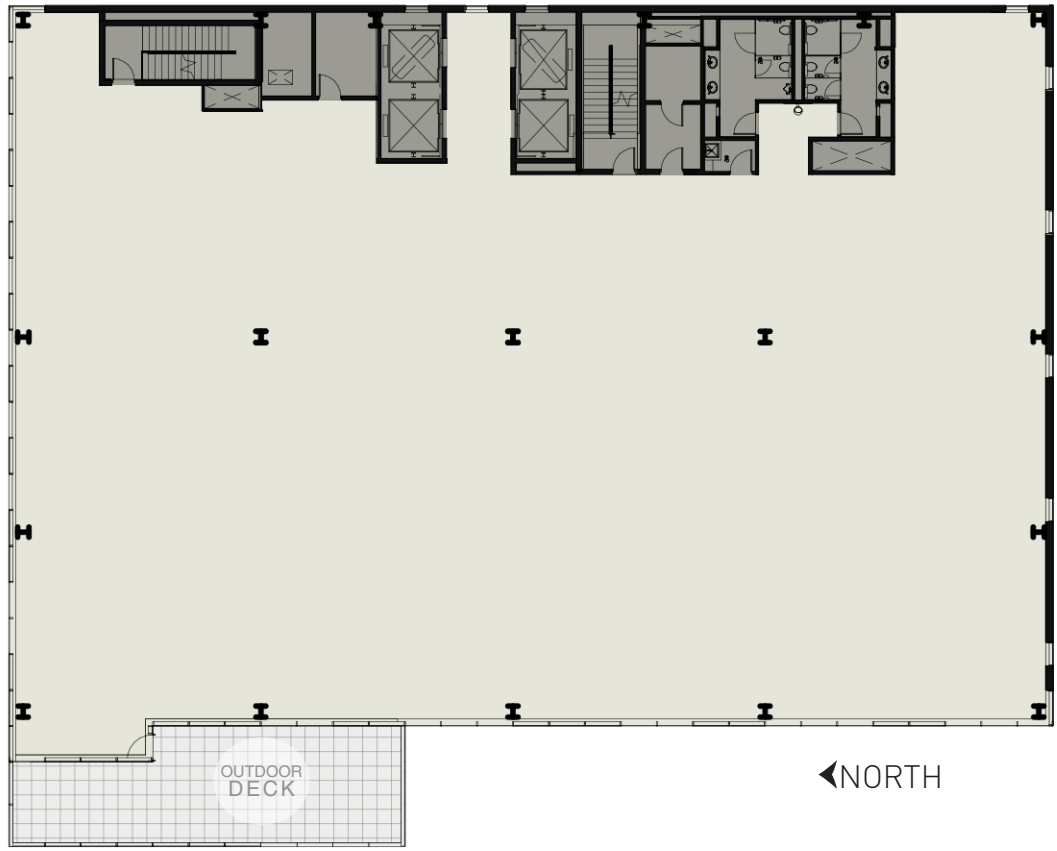

234 Ninth Avenue N, Seattle, WA 98109

FLOOR 5 14,789 RSF

WWW.9TH&THOMAS.COM

Lisa Stewart
206-622-1480
lstewart@urbispartners.com

Jim Allison
206-315-8687
jallison@urbispartners.com

Cleita Harvey
206-315-0625
charvey@urbispartners.com