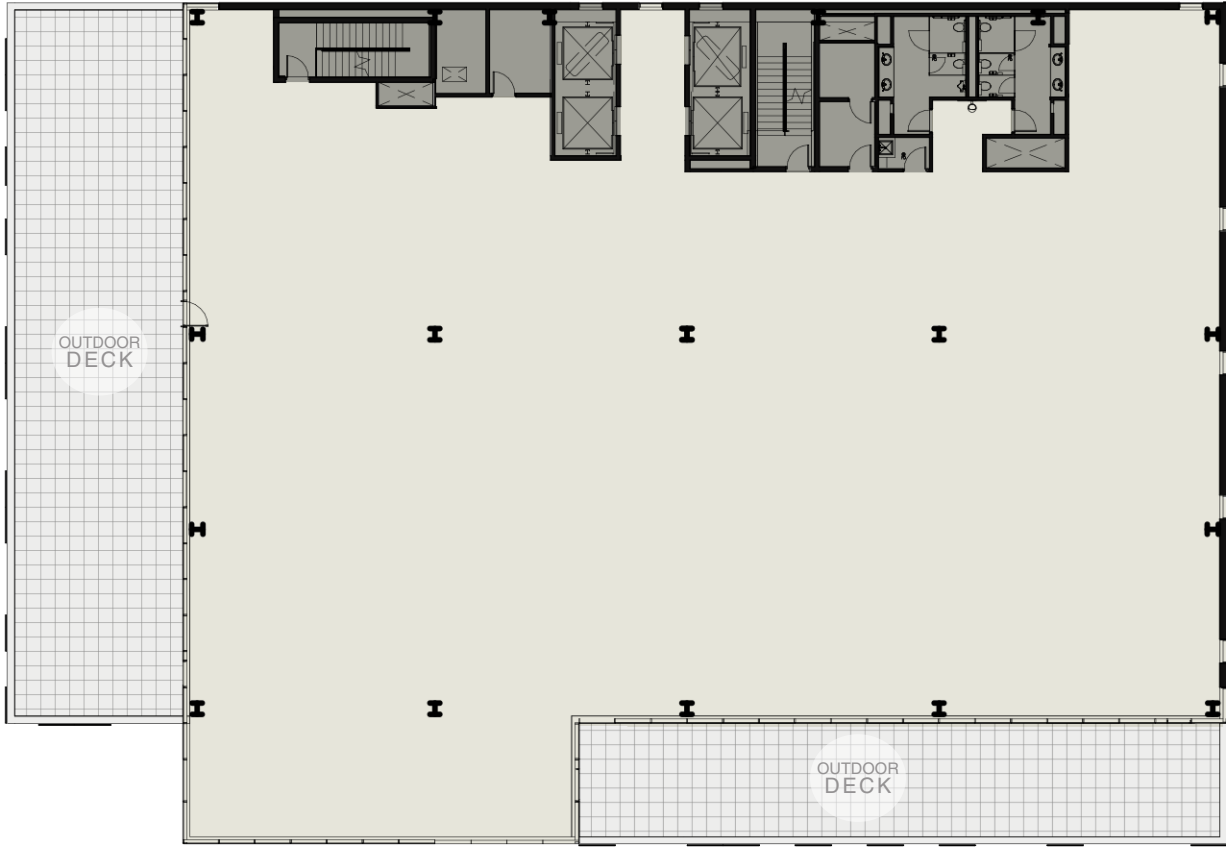

◀ NORTH

Lisa Stewart
206-622-1480
lstewart@urbispartners.com

Jim Allison
206-315-8687
jallison@urbispartners.com

Cleita Harvey
206-315-0625
charvey@urbispartners.com

520 Pike Street, Suite 1515, Seattle, WA 98101 | www.urbispartners.com

Information regarding this property has either been supplied to our firm by the owner or obtained from sources deemed reliable. Interested parties are expected to carefully investigate and verify the above information as well as other matters affecting this property.